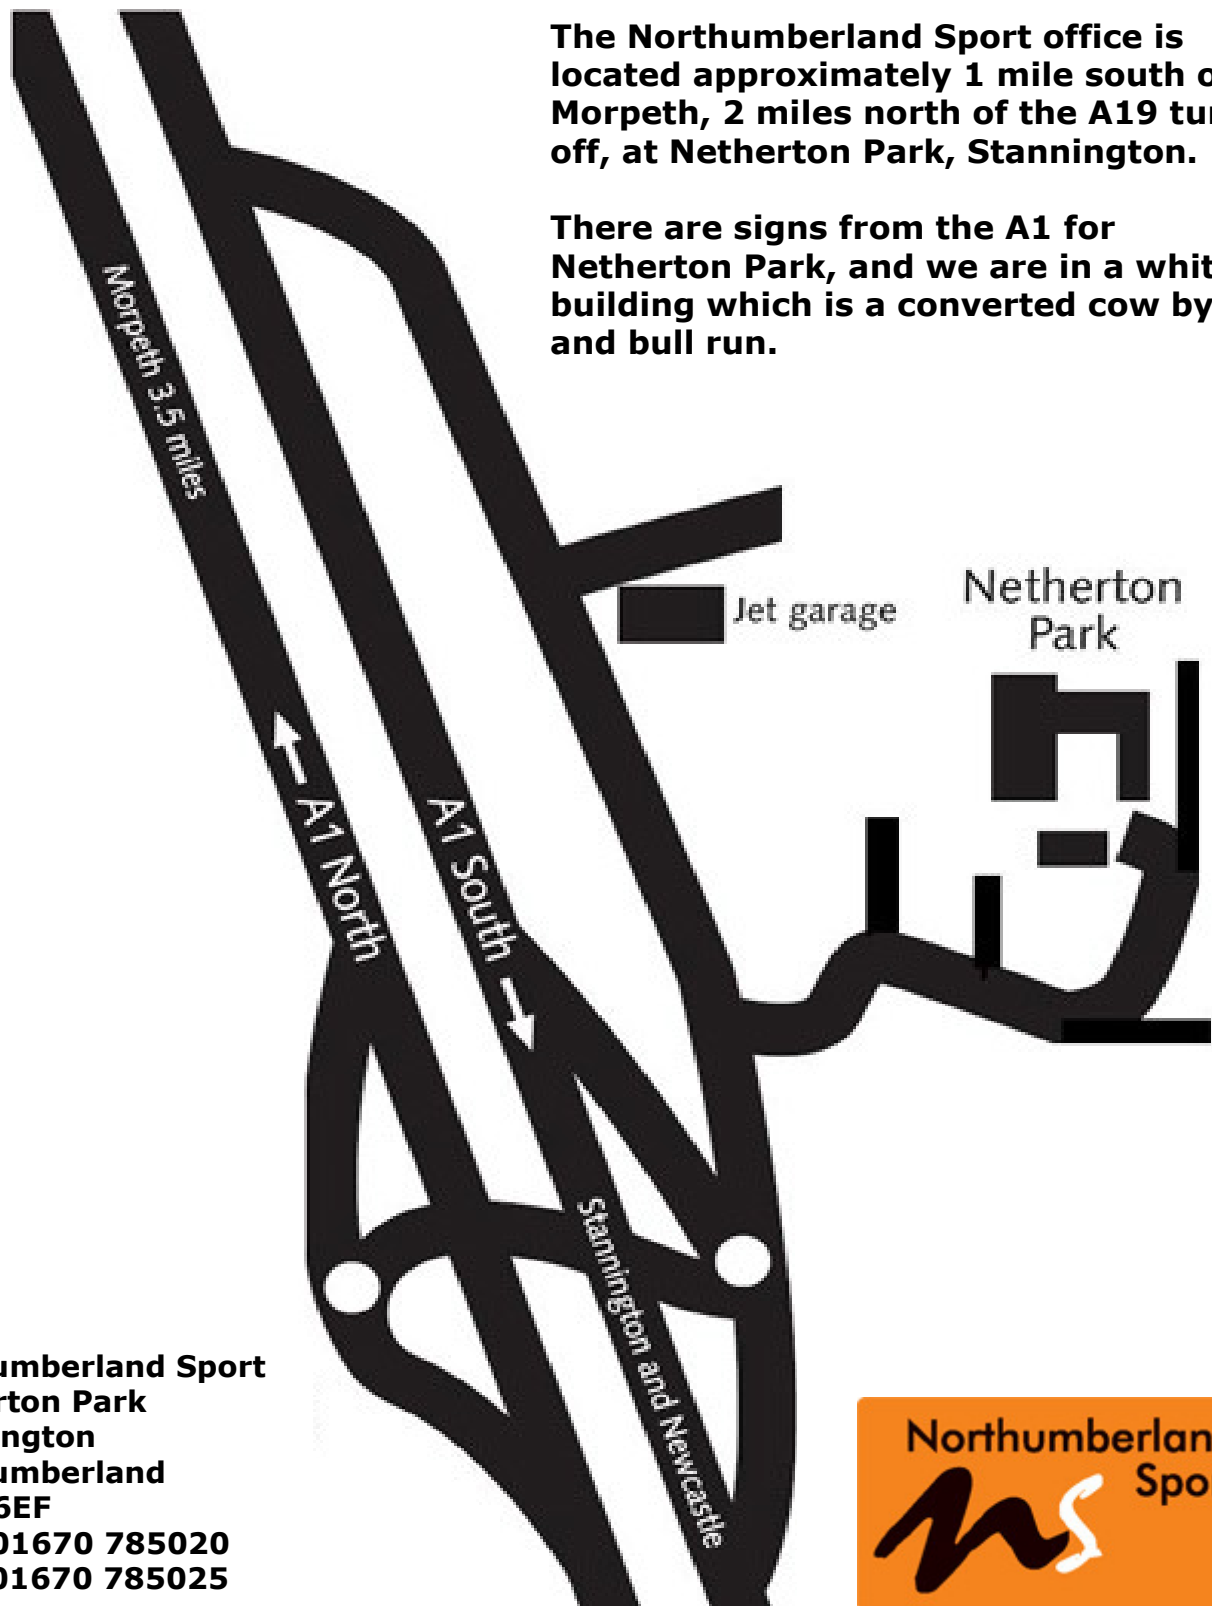

The Northumberland Sport office is located approximately 1 mile south of Morpeth, 2 miles north of the A19 turn off, at Netherton Park, Stannington.

There are signs from the A1 for Netherton Park, and we are in a white building which is a converted cow byre and bull run.